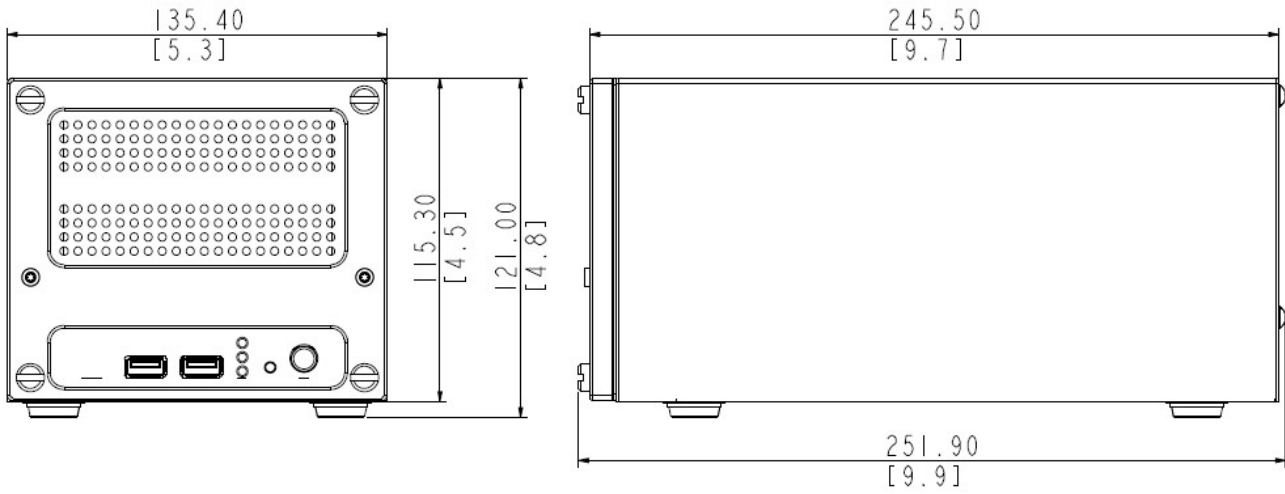

Extended Warranty

2 Year(s)

► Photo Indication

► Dimension Diagram

Unit: mm [inch]

▶ Ordering Information

ENR-120-2TB	9-Channel 2-Bay Bundled 2TB Desktop Standalone NVR with Recording Throughput 36 Mbps, HDMI Port, Remote Access, Video Export, 9-Channel Synchronized Playback, 9-channel free license included, Plug & Play with Built-in DHCP Server, 2-Bay (One 2TB storage disk included), DC 12V
ENR-120-4TB	9-Channel 2-Bay Bundled 4TB Desktop Standalone NVR with Recording Throughput 36 Mbps, HDMI Port, Remote Access, Video Export, 9-Channel Synchronized Playback, 9-channel free license included, Plug & Play with Built-in DHCP Server, 2-Bay (One 4TB storage disk included), DC 12V