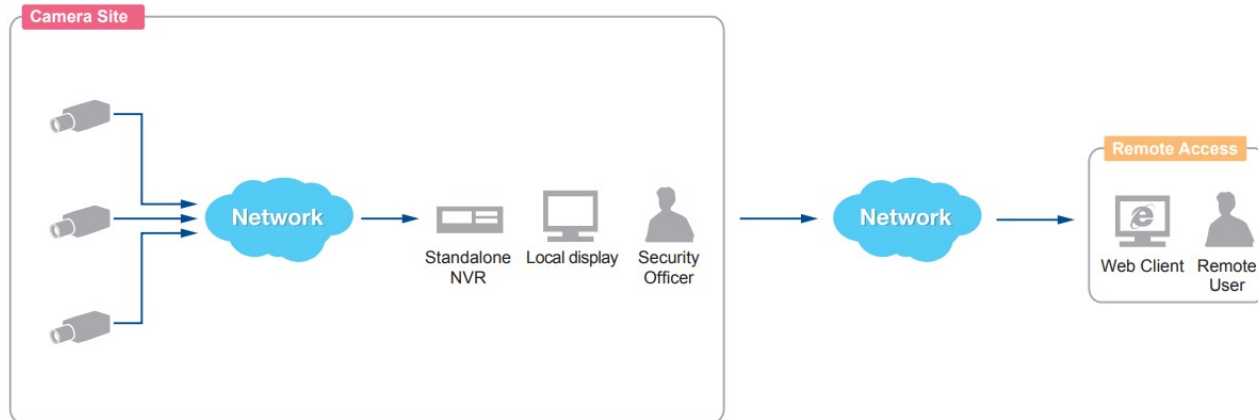

ENR-120

9-Channel 2-Bay Desktop Standalone NVR

- 2-bay Desktop Standalone NVR
- Maximum Number of Video Devices: 9
- Free License: 9
- Video export formats: AVI, RAW
- Event trigger, response and notification
- Workstation, Web Client, Mobile Client

► Solution Diagram

Remote User: Administrator / Supervisor / Manager / Security Officer

► Specifications

Device

Product Type	Standalone NVR
Maximum Resolution	Local: up to 4MP; Remote: up to 10MP
Maximum Number of Cameras	9

Maximum Number of Video devices	9
Maximum Number of Clients	Local: 1, Remote: 2

License

License required	No
Free License	9

Live View

Display Layout Mode	Local:1,2,4,9,1+5,1+7,2+4, Remote:1,2,4,9,1+5,1+7,2+4
Fisheye Dewarping	Yes
Local Live View performance	Please check "Standalone NVR Performance Validator" (http://www.acti.com/SANVRPerformance)
Digital Zoom	Yes
Event Status	Display event status upon alarm or upon connection loss or recovery between server and client
Instant playback	Instant Playback in live view window (Remote client)