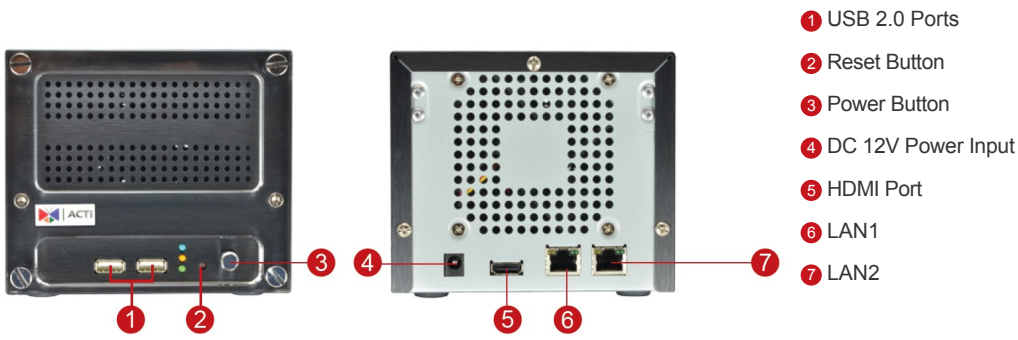

► Photo Indication